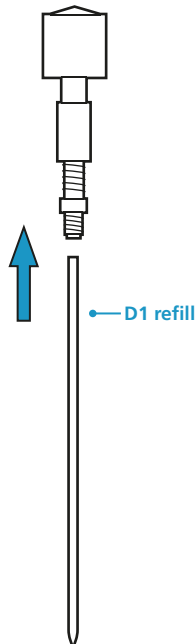

BALLPOINT PENS

 WATCH VIDEO

POCKET SIZE

- 1 Screw the ballpoint pen open.
- 2 Remove the old refill and insert the new one.
- 3 Screw in mechanism.

STANDARD SIZE

- 1 Screw the ballpoint pen open.
- 2 Remove the old refill and insert the new one.