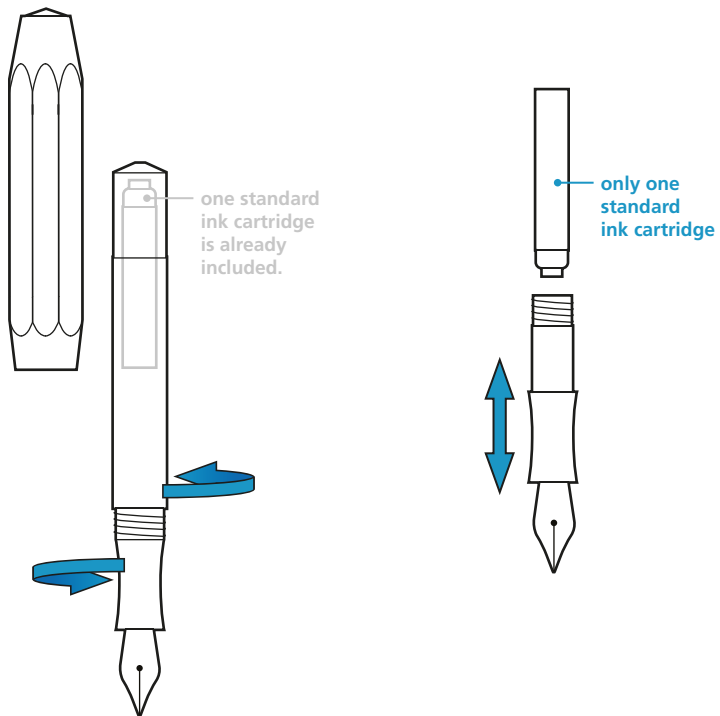

## POCKET SIZE

- 1 Screw the fountain pen open.
- 2 Insert standard ink cartridge.

## STANDARD SIZE

- 1 Screw the fountain pen open.
- 2 Insert standard ink cartridge.